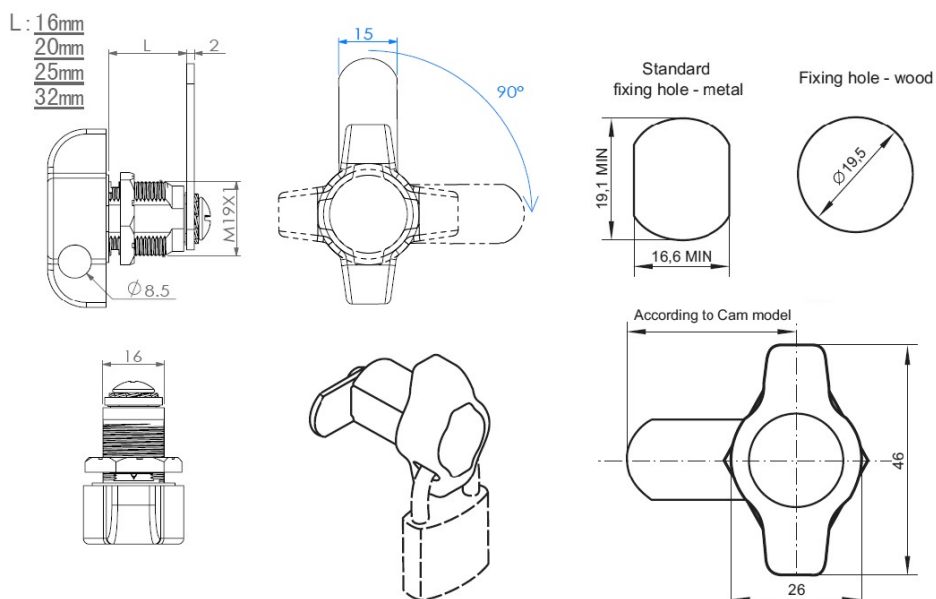

PRODUCT SHEET

Description:

Padlockable Cam Lock #300L, 90DG, $\varnothing 19 \times 25$ mm, CPL, Cam A04, Straight C/E: 40 mm, NO Anti Rotating Plate

Item number:

14.04.587-5

Units	Box	Carton	HS Code	Barcode
Pcs.	15	150	8301300000	
				5704866469173